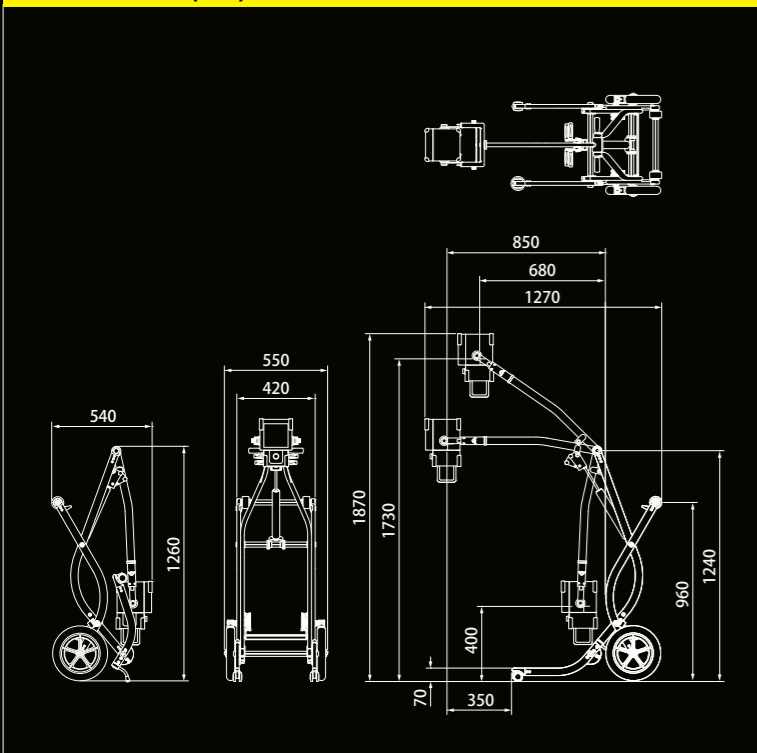

## Generator

Max. Output power	90kV 15mA 1,350w DC59.2V
Focal Point	0.8mm×0.8mm
Timer	0.01 – 1.00 sec, high power mode: 0.01 – 0.31 sec
kV range	40kV-90kV 2kV step
mA range	20mA(40-60kV) 15mA(62-80kV) 10mA (82-90kV) High power mode: 15mA(82-90kV)
Weight	7.3kg

## Overall Size (mm)