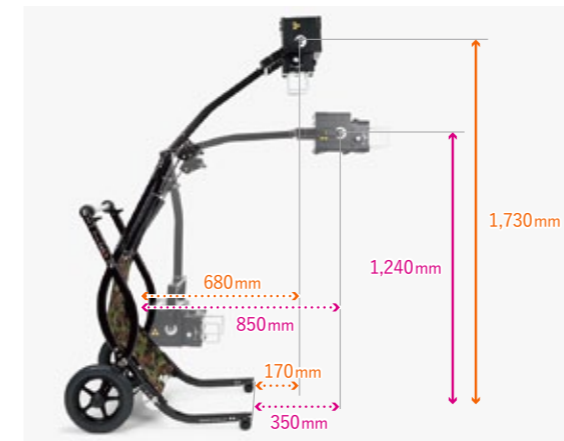

**X-ray shots for the entire body**

With the use of FPD, a full body x-ray including the spine is possible.

**Detachable X-ray**

With a dual lock, the X-ray is easily and safely detached.

**Detachable battery**

Spare batter (option) will allow non-stop X-ray shots.

**All the right spec is inside this portable X-ray to get the most effective and clear images**

**Laser pointer**

Once the SID reaches the set distance, the laser pointer will make a + mark. There is no need for a measurement.