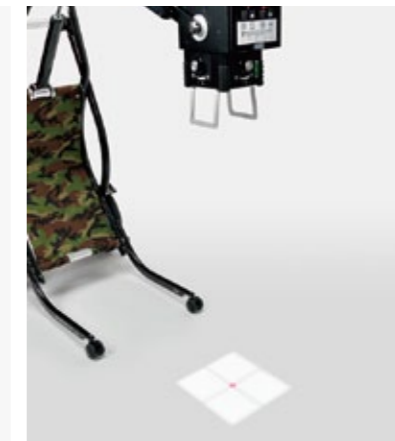

**X-ray shots for the entire body**

With the use of FPD, a full body x-ray including the spine is possible.

**Detachable X-ray**

With a dual lock, the X-ray is easily and safely detached.

**Detachable battery**

Spare batter (option) will allow non-stop X-ray shots.

**All the right spec is inside this portable X-ray to get the most effective and clear images**

**Laser pointer**

Once the SID reaches the set distance, the laser pointer will make a + mark. There is no need for a measurement.